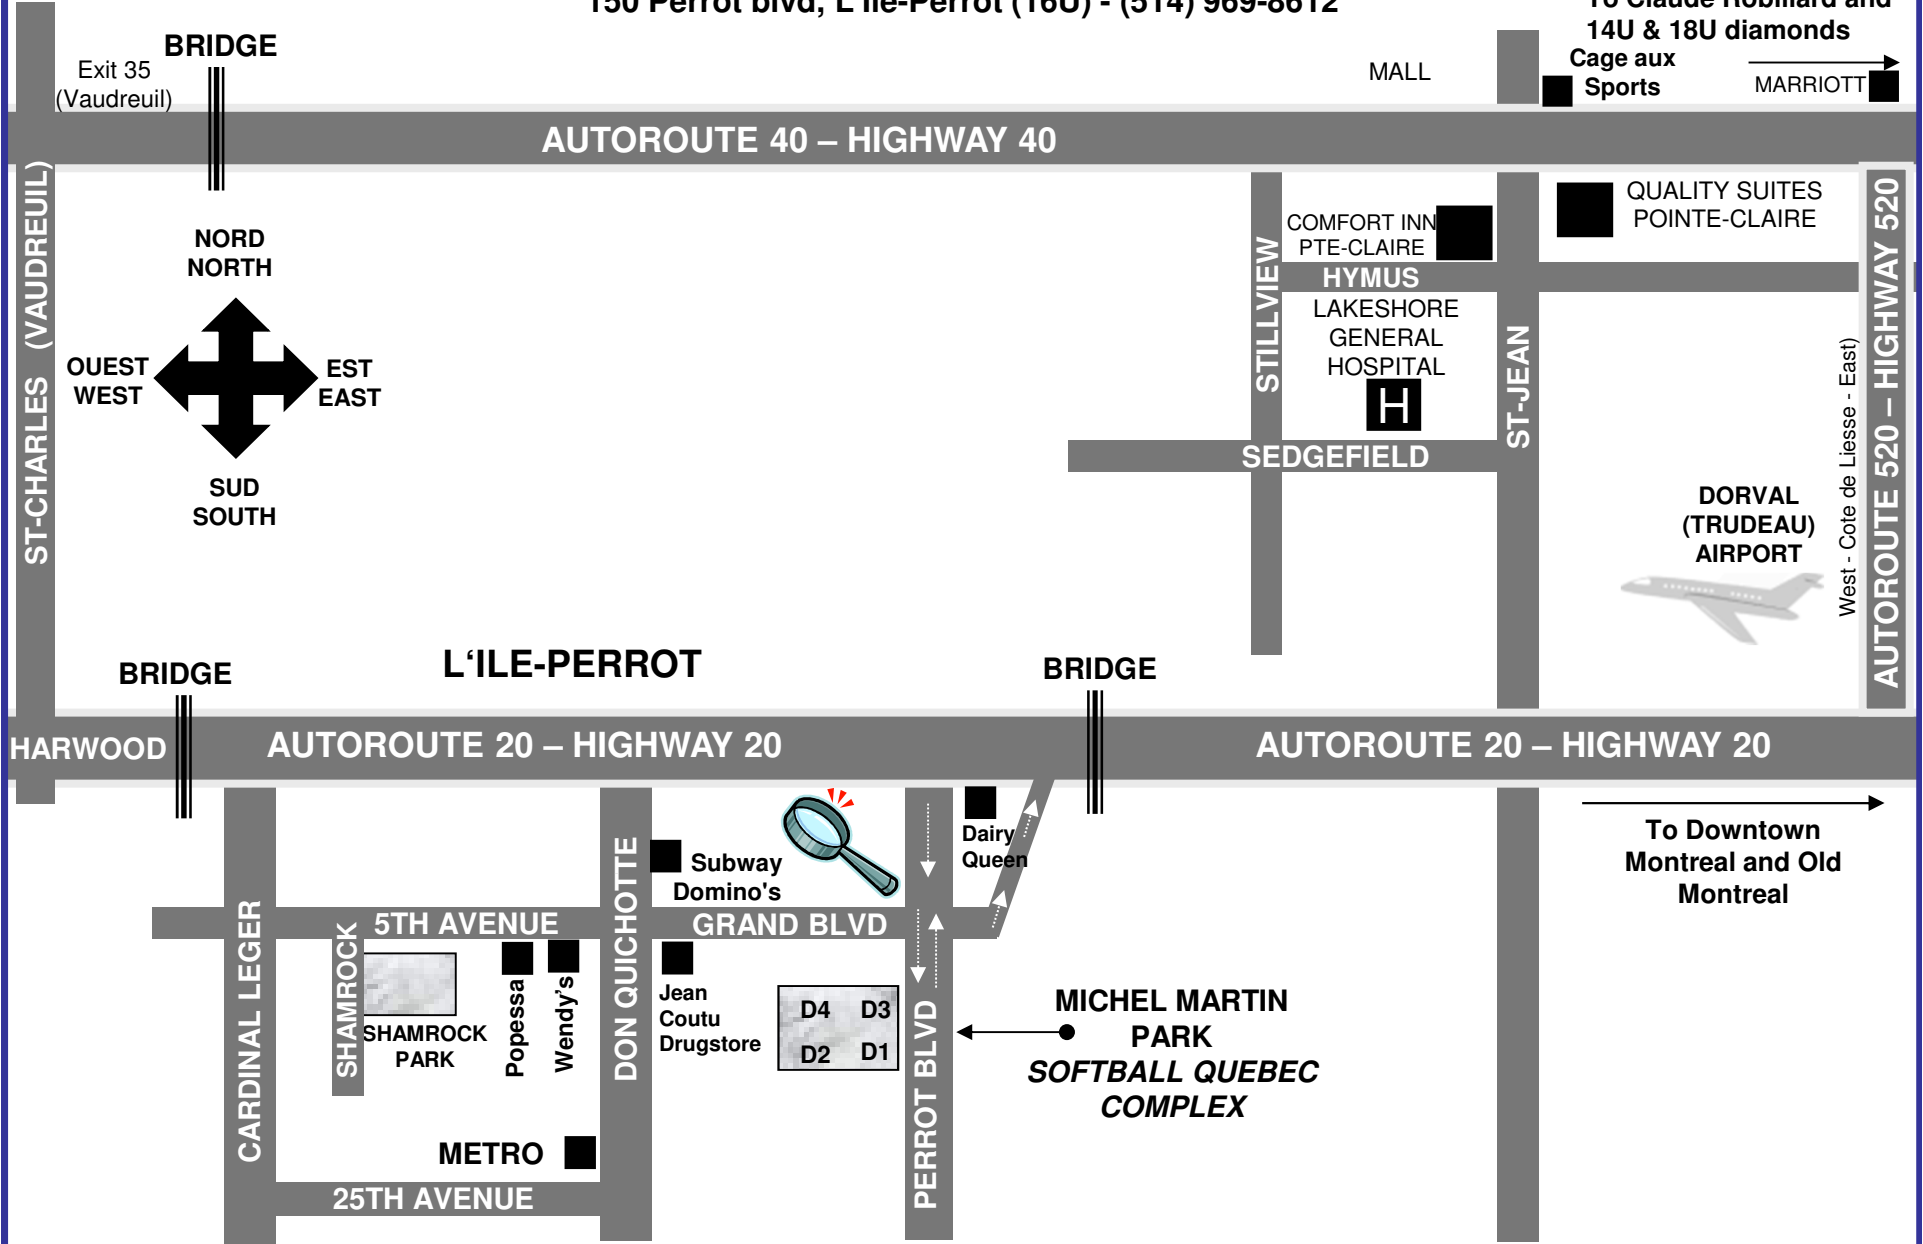

MICHEL MARTIN

150 Perrot blvd, L'Île-Perrot (16U) - (514) 969-8612

To Claude Robillard and
14U & 18U diamonds
Cage aux Sports
MARRIOTT