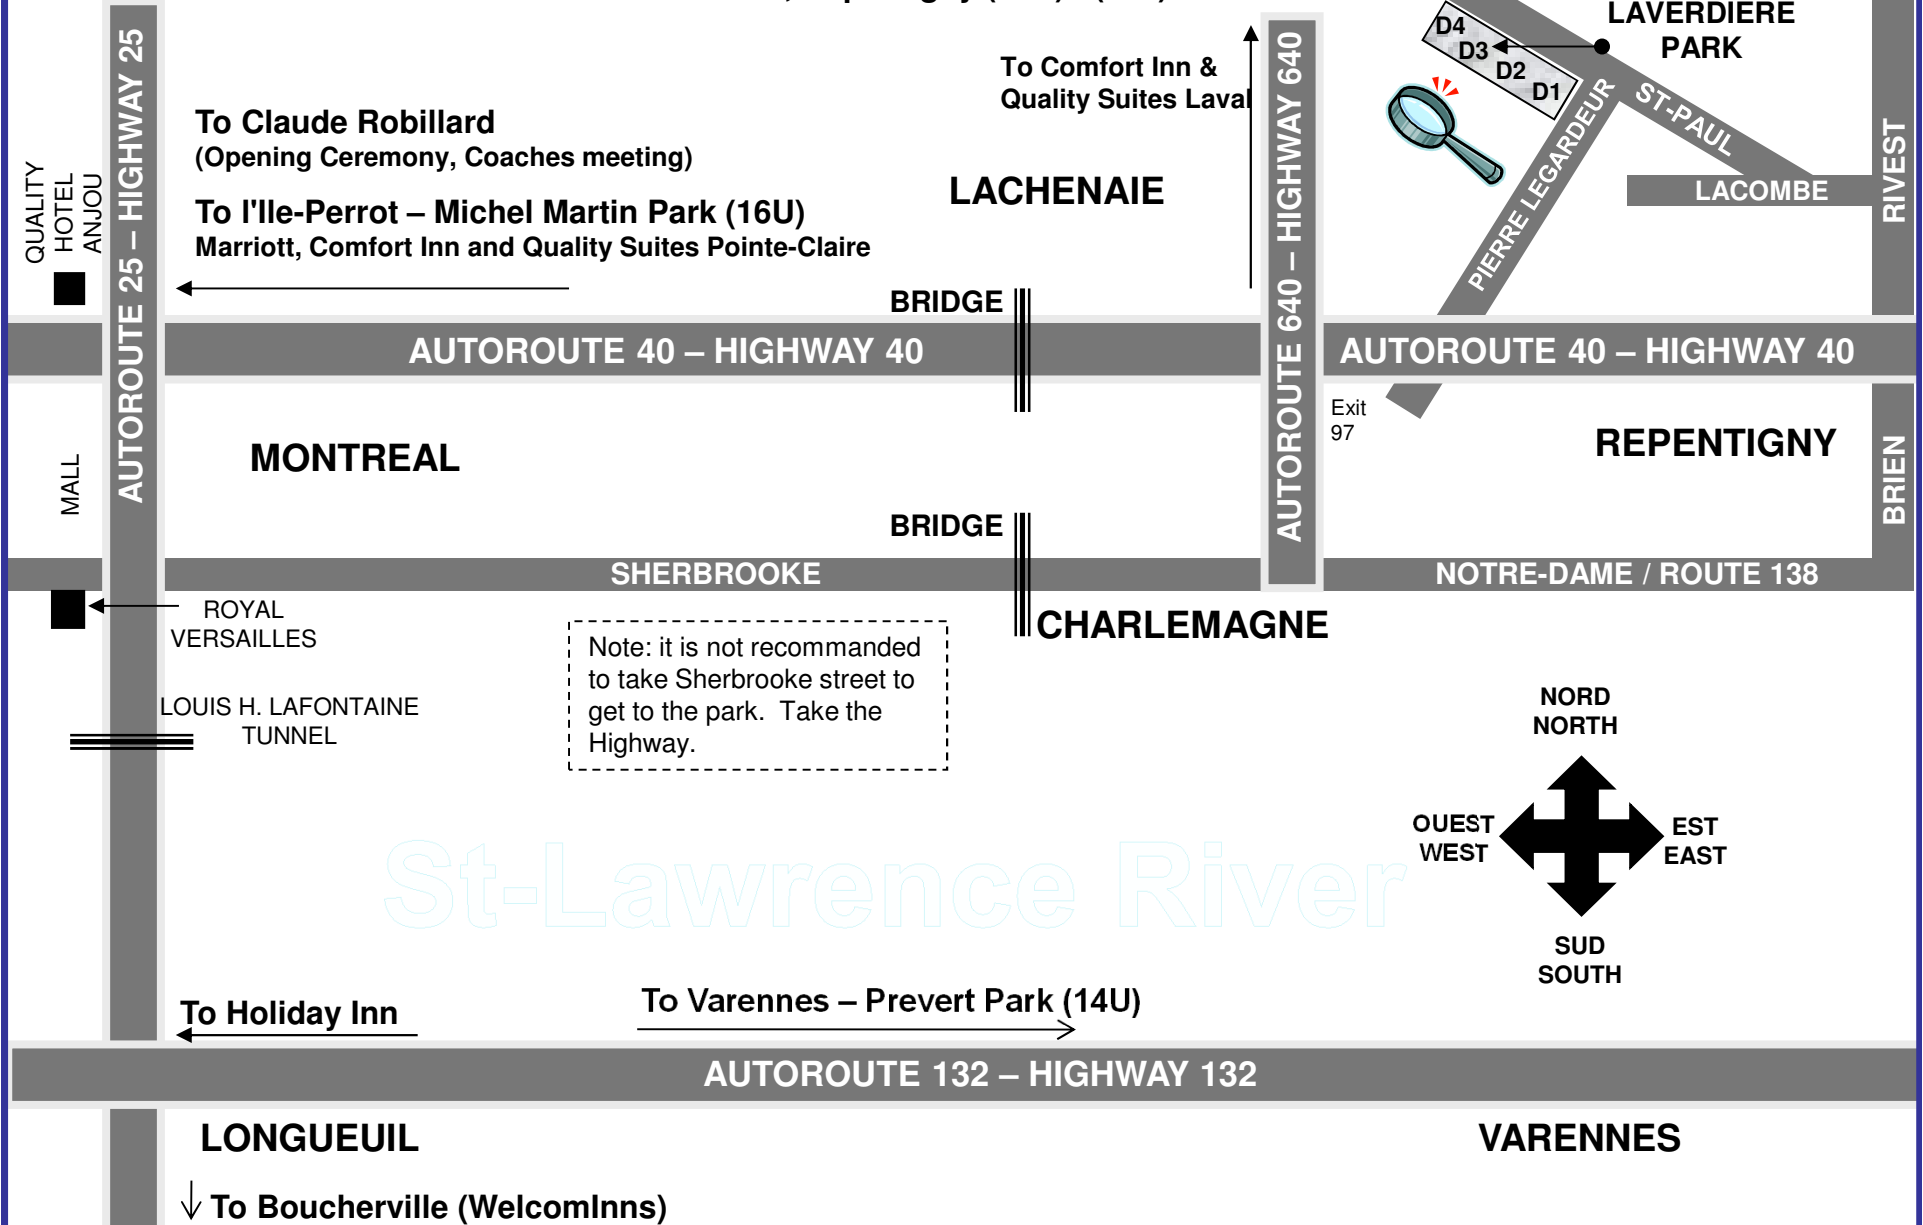

LAVERDIERE

200 St-Paul, Repentigny (18U) - (514) 969-8652

St-Lawrence River