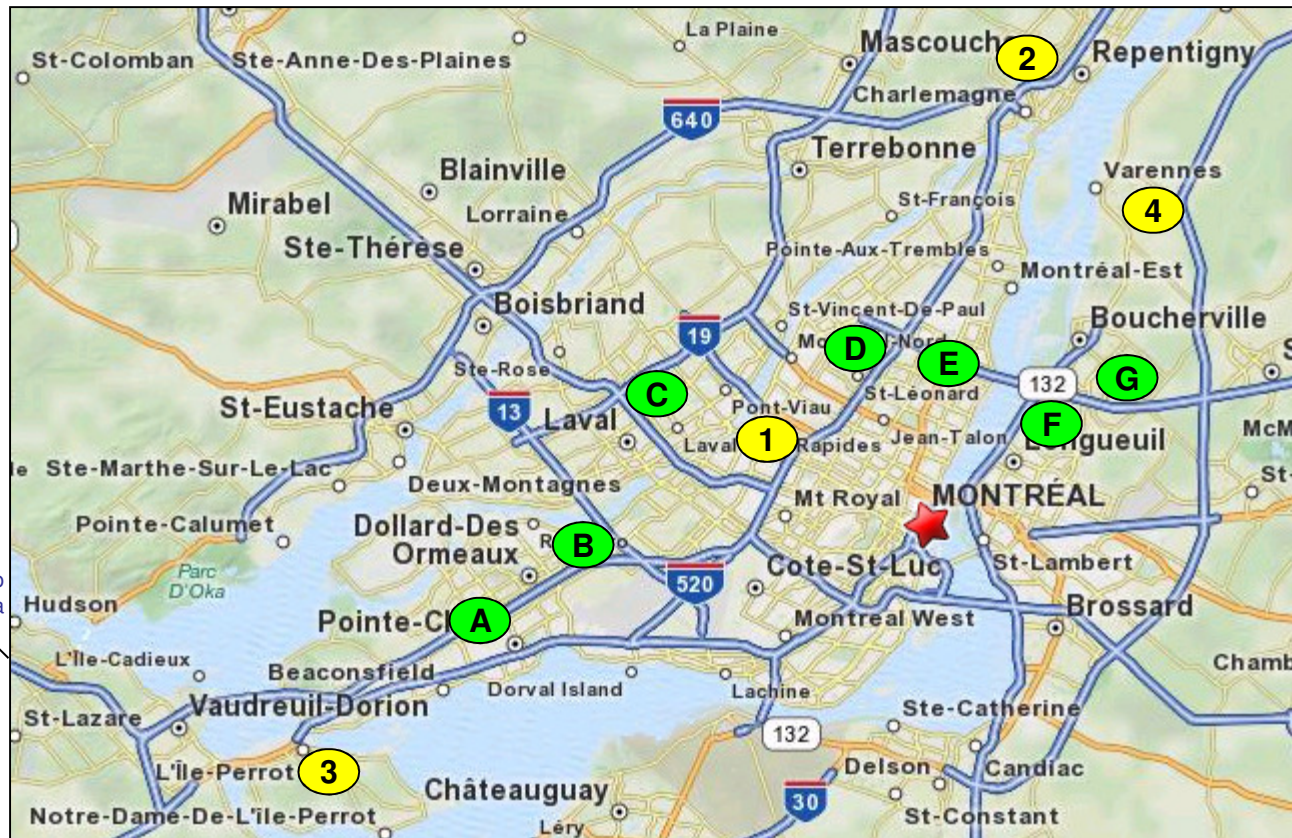

PARKS

- 1** **Claude Robillard**
(Opening Ceremony and Coaches meeting)
1000 Emile-Journault, Montreal
(514) 242-4242
- 2** **Laverdiere Park (18U)**
200 St-Paul, Repentigny
(514) 969-8652
- 3** **Michel Martin Park (16U)**
150 Perrot, L'Île-Perrot
(514) 969-8612
- 4** **Prevert Park (14U)**
200 Beauchamp, Varennes
(514) 969-8426

HOTELS

- | | | | | | | | |
|---|---|---|---|--|--|--|--|
| A Comfort Inn Pointe-Claire (16U)
700 Boul. St-Jean
Pointe-Claire
(514) 697-6210 | A Quality Suites Pointe-Claire (16U)
6300 Transcanadienne
Pointe-Claire
(514) 426-5060 | B Courtyard Marriott (16U)
7000 Place Robert-Joncas
St-Laurent (Montréal)
(514) 339-5333 | C Comfort Inn Laval (18U)
Quality Suites Laval (18U)
2055 Auto. des Laurentides
Laval
(450) 686-6777 | D Quality Hotel Anjou (18U)
8100 Neuville
Montreal (Anjou)
(514) 493-6363 | E Royal Versailles (18U)
7200 Sherbrooke East
Montréal
(514) 256-1613 | F Holiday Inn (14U)
900 St. Charles East
Longueuil
(450)-646-8100 | G WelcomInns (14U)
1195 Ampere st
Boucherville
(450) 449-1011 |
|---|---|---|---|--|--|--|--|

IMPORTANT LOCATIONS 2012 EDITION

To Ottawa

To Toronto

To USA

CLAUDE ROBILLARD

1000 Emile-Journault, Montreal - (Coaches meeting, Opening Ceremony) - (514) 242-4242

To L'Île-Perrot – Michel Martin Park (16U)
Comfort Inn & Quality Suites Laval
Marriott Courtyard
Comfort Inn & Quality Suites Pointe-Claire

Private Parking
Stationnement privé

AUTOROUTE 40 (METROPOLITAIN) – HIGHWAY 40

ÉMILE-JOURNAULT

CHRISTOPHE-COLOMB

To Repentigny – Laverdiere Park (18U), Quality Hotel Anjou, Royal Versailles
To Varennes – Prevert Park (14U), Holiday Inn Longueuil, WelcomInns